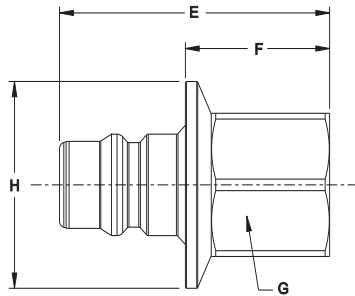

125

WB Nipple

Part Number	Connection Type	E Overall Length	F Exposed Length	G Hex Size	H Largest Diameter	Maximum Working Pressure
#						
		inch	inch	inch	inch	psi
WB-502-8FP	1/2-14 NPTF	2.35	1.26	1.13	1.63	10,000